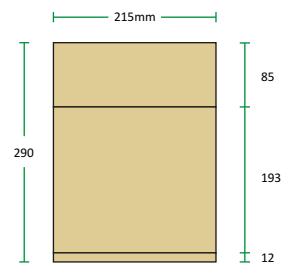

Corbels

Our Corbel are designed to fit to standard brick courses with sizes to suit all applications.

CB1 Corbel

CB2 Corbel

CB1 and CB2 Section

CB3 and CB4 Section

CB3 Corbel

CB4 Corbel