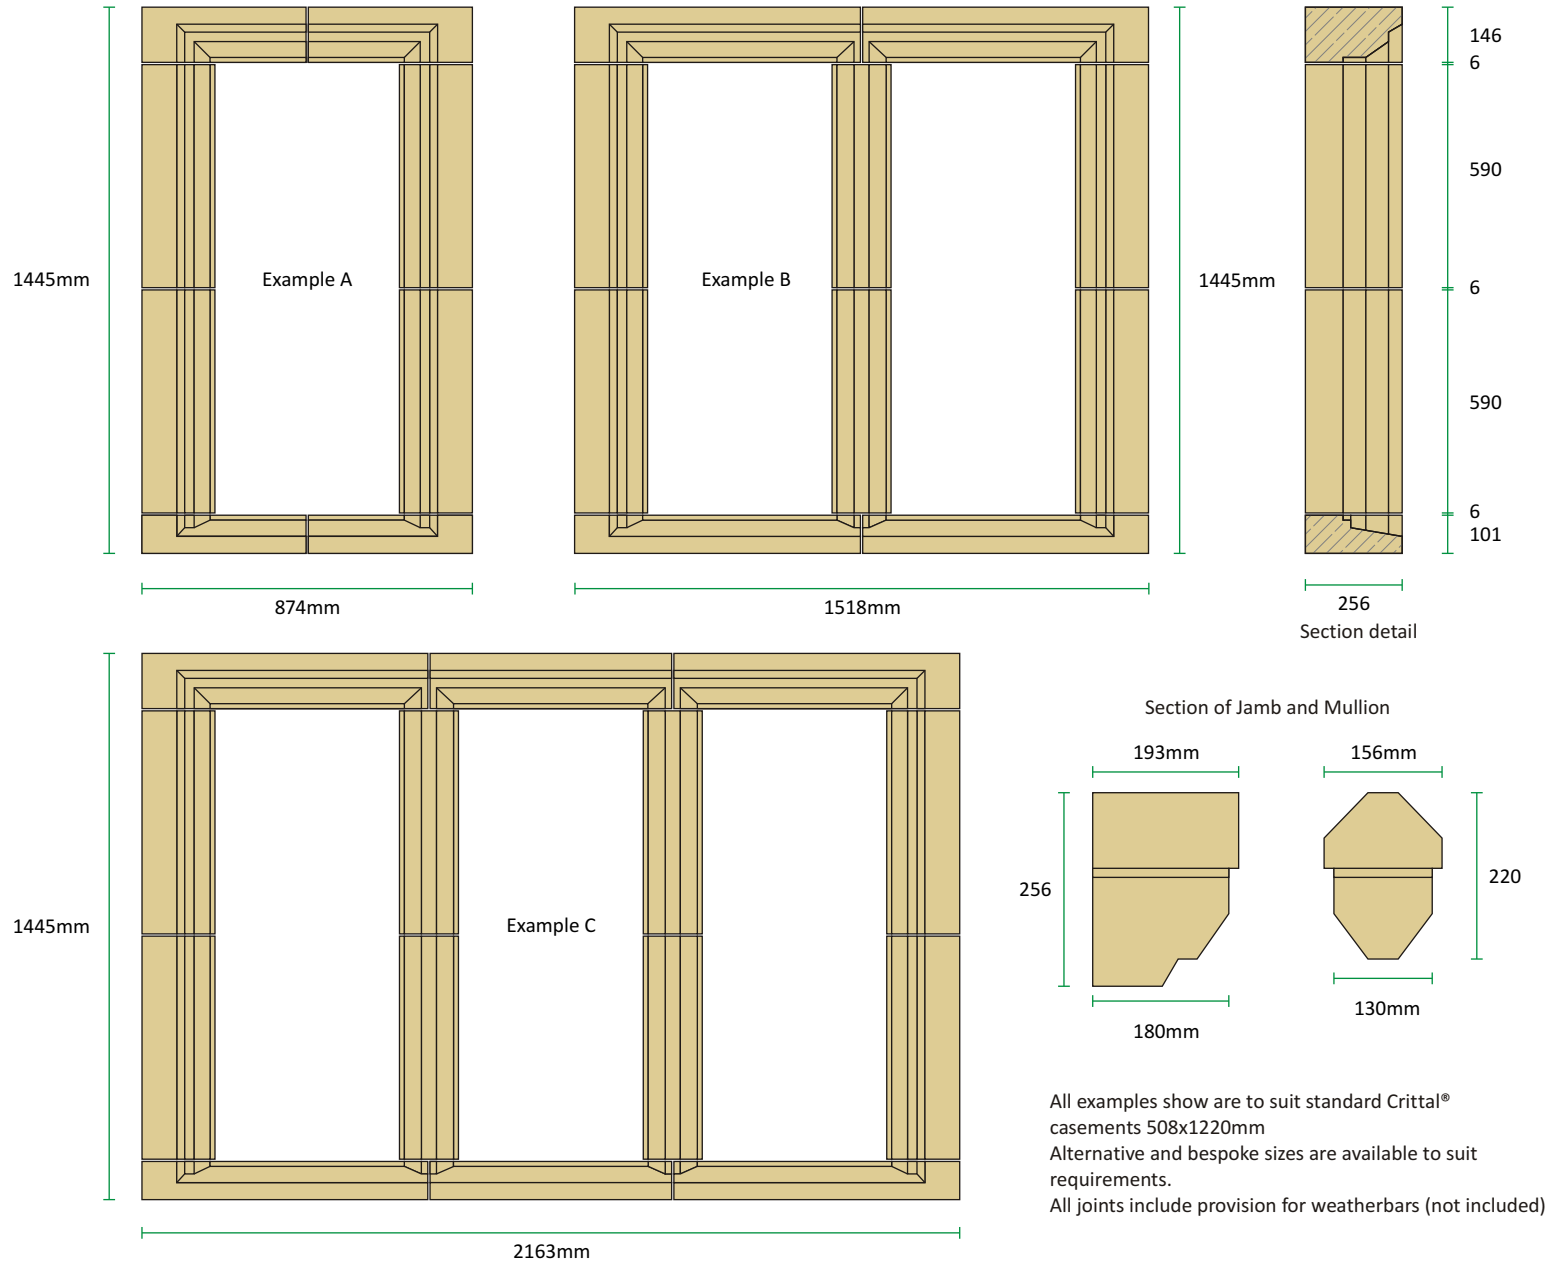

# Style 2 Window surround

The Style 2 window surround is a subtle blend of traditional and modern styles to suit any type of building.

Typical installation detail

The example shown includes our optional hood moulding.

All examples shown are to suit standard Crittal® casements 508x1220mm  
 Alternative and bespoke sizes are available to suit requirements.  
 All joints include provision for weatherbars (not included)